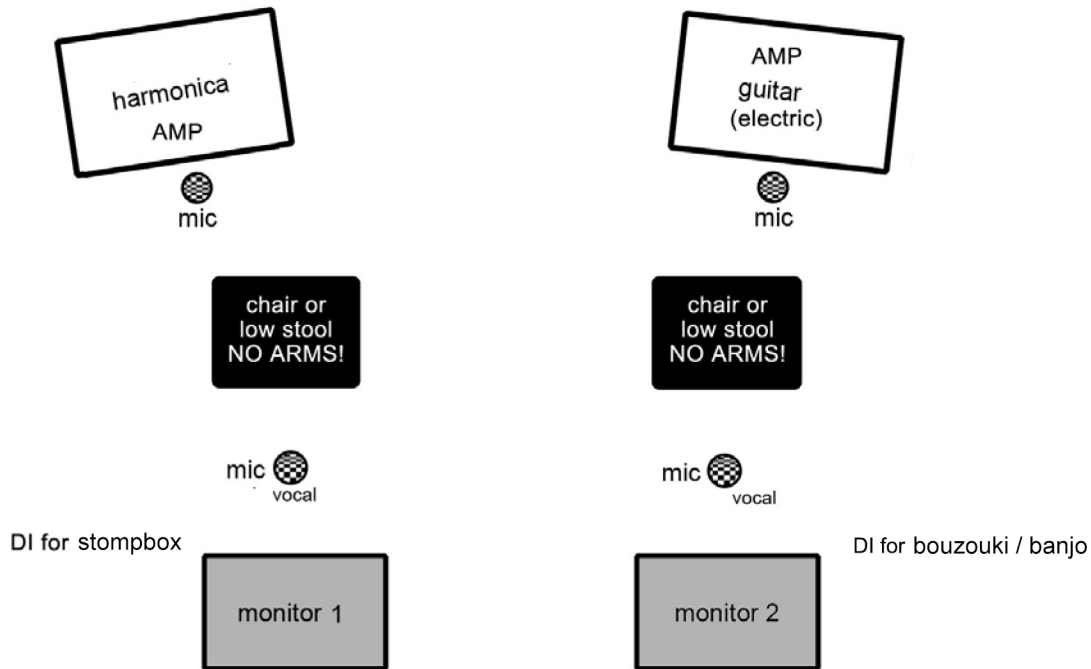

COLE & WARD

Stage Plan

Two chairs (without arms) to be provided. Vocal mic stands must be boom stands as we are seated